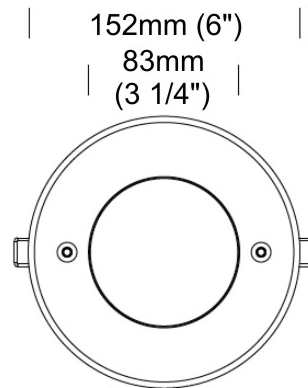

1. To build a product code in our configurator select the specify button on the base model # product page
2. To build a manual product code on this datasheet choose from the options listed below in blue font and add the suffix to the base model #

GENERAL

Series: Mini
Subseries: Mini Ceiling
Brand: Platek
Division: Exterior
Mounting Type: Recessed
Mounting Location: Ceiling
Subcategory: Downlight

PHYSICAL

Shape: Round
Diameter (mm): 152
Diameter (in): 6
Height (mm): 80
Height (in): 3 1/8
Ceiling Thickness (mm): 10 - 20
Ceiling Thickness (in): 3/8 - 13/16
Light Distribution: Direct
Diffuser: Clear tempered glass
Fixture Finish: SST
Fixture Material: Aluminum Die Cast
Cut-out Measurements: 140mm / 5 1/2" diameter

ELECTRICAL

Lamp Type: LED
Input Wattage (W): 10.5
Total Output Wattage (W): 9
Dimming: Tri-Mode (Non-Dimming and Phase Dimming (120Vac only) and 0-10V Dimming)
Driver Included: No
Driver Location: Remote
Driver Type: Constant Current - 120 / 277Vac
Driver Class: Class 2
Input Voltage (V): 120 - 277
Constant Current (MA): 500

LED

Number of LEDs: 6
Color Temperature (°K): 3000 / 4000
Max. Delivered Lumen (lm): 960 / 995
Nominal Lumen (lm): 1140 / 1200
CRI: >80 CRI
Lamp Life (hrs): 60000

OPTICAL

Optic: 9 / 28 / 44
Adjustability: Tilt ±5°

RATINGS AND CERTIFICATIONS

Certified By: Certified for North American Standards
IP rating: IP68
IK Rating: IK10
Upon Request: Higher Maximum Ambient Temperature