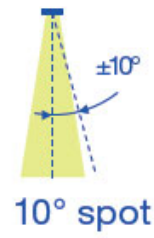

- 130 lux
- 100 lux
- 70 lux
- 40 lux
- 10 lux

H. 6m
3000K
@500mA

E