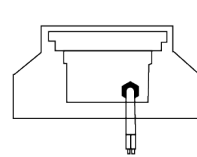

#### PHYSICAL

Shape: Round  
Diameter (mm): 152  
Diameter (in): 6  
Depth (mm): 80  
Depth (in): 3 1/8  
Light Distribution: Uplight  
Weight (kg): 1.5  
Weight (lbs): 3.3  
Load Resistance (kg): 2500  
Load Resistance (lbs): 5511  
Installation Requirement: Installation with L9A08800 sleeve set in concrete requires a 20-30 cm gravel drain bed  
Screws: A4 stainless steel  
Diffuser: Clear tempered glass  
Fixture Finish: SST  
Fixture Material: Aluminum Die Cast  
Cable Details: Supplied with 1 power cable 1m in length

#### OPTICAL

Optic°: 9 / 28 / 44  
Adjustability: Tilt ±5°

85mm 3 3/8"

80mm 3 1/8"  
97mm 3 13/16"

140mm 5 1/2"

85mm 3 3/8"

80mm 3 1/8"  
230mm 9 1/16"

#### PHYSICAL

Shape: Round  
 Diameter (mm): 152  
 Diameter (in): 6  
 Height (mm): 80  
 Height (in): 3 1/8  
 Ceiling Thickness (mm): 10 - 20  
 Ceiling Thickness (in): 3/8 - 13/16  
 Light Distribution: Direct  
 Diffuser: Clear tempered glass  
 Fixture Finish: SST  
 Fixture Material: Aluminum Die Cast  
 Cut-out Measurements: 140mm / 5 1/2" diameter