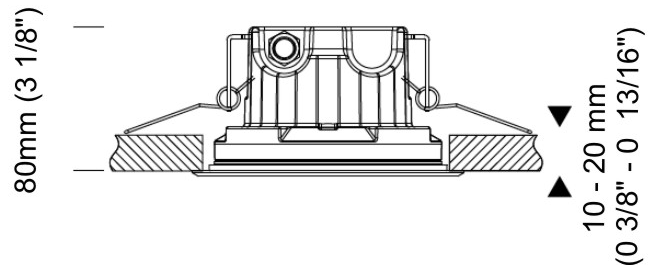

1. To build a product code in our configurator select the specify button on the base model # product page
2. To build a manual product code on this datasheet choose from the options listed below in blue font and add the suffix to the base model #

GENERAL

Series: Mini
Subseries: Mini Ceiling
Brand: Platek
Division: Exterior
Mounting Type: Recessed
Mounting Location: Ceiling
Subcategory: Downlight

PHYSICAL

Shape: Round
Diameter (mm): 152
Diameter (in): 6
Height (mm): 80
Height (in): 3 1/8
Ceiling Thickness (mm): 10 - 20
Ceiling Thickness (in): 3/8 - 13/16
Light Distribution: Direct
Diffuser: Clear tempered glass
Fixture Finish: SST
Fixture Material: Aluminum Die Cast
Cut-out Measurements: 140mm / 5 1/2" diameter

ELECTRICAL

Lamp Type: LED
Input Wattage (W): 10.5
Total Output Wattage (W): 9
Dimming: Tri-Mode (Non-Dimming and Phase Dimming (120Vac only) and 0-10V Dimming)
Driver Included: No
Driver Location: Remote
Driver Type: Constant Current - 120 / 277Vac
Driver Class: Class 2
Input Voltage (V): 120 - 277
Constant Current (MA): 500

LED

Number of LEDs: 6
Color Temperature (°K): 3000 / 4000
Max. Delivered Lumen (lm): 960 / 995
Nominal Lumen (lm): 1140 / 1200
CRI: >80 CRI
Lamp Life (hrs): 60000

OPTICAL

Optic: 9 / 28 / 44
Adjustability: Tilt ±5°

RATINGS AND CERTIFICATIONS

Certified By: Certified for North American Standards
IP rating: IP68
IK Rating: IK10
Upon Request: Higher Maximum Ambient Temperature